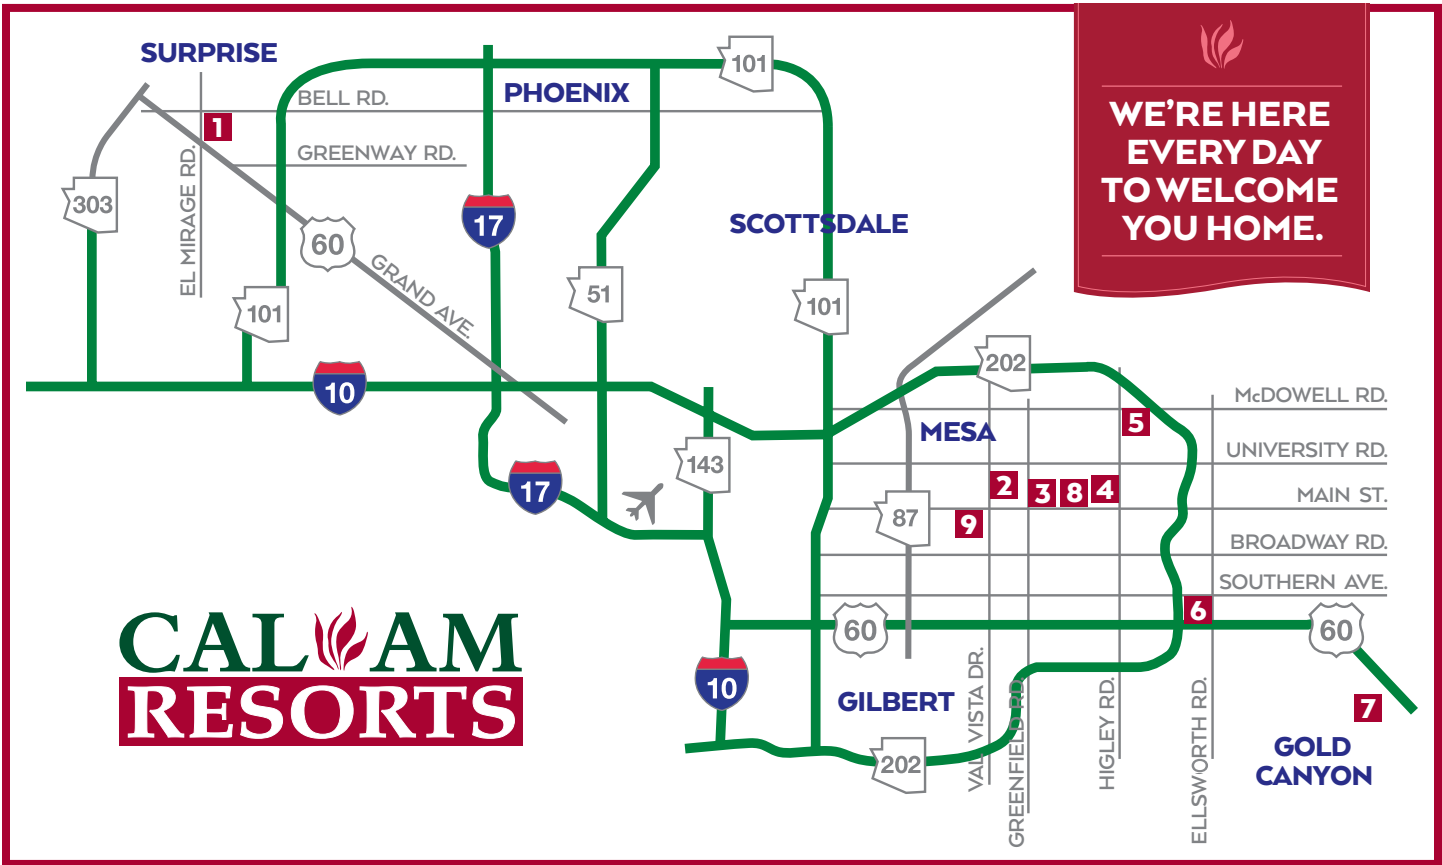

**WE'RE HERE
EVERY DAY
TO WELCOME
YOU HOME.**

**CALAM
RESORTS**