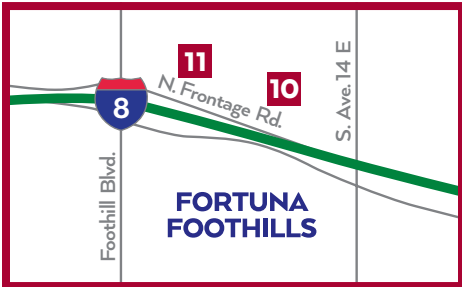

YUMA
Southwest of Phoenix, AZ

1 SUNFLOWER
16501 El Mirage Rd.
Surprise, AZ 85374
(623) 583-0100

2 VAL VISTA VILLAGES
233 N. Val Vista Dr.
Mesa, AZ 85213
(480) 832-2547

3 MESA REGAL
4700 E. Main St.
Mesa, AZ 85205
(480) 830-2821

4 SUN LIFE
5055 E. University Dr.
Mesa, AZ 85205
(480) 981-9500