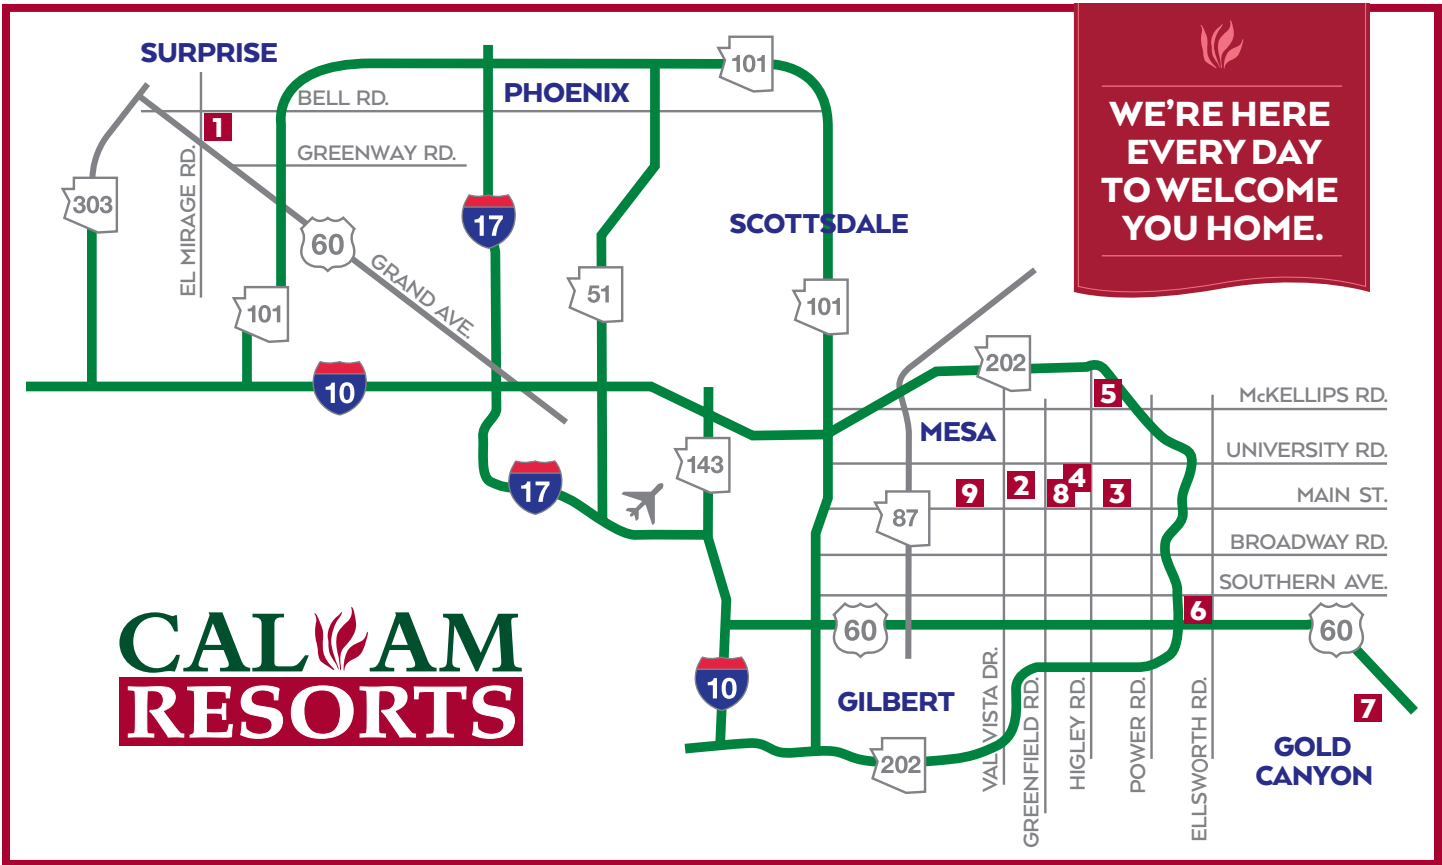

**WE'RE HERE
EVERY DAY
TO WELCOME
YOU HOME.**

**CALAM
RESORTS**